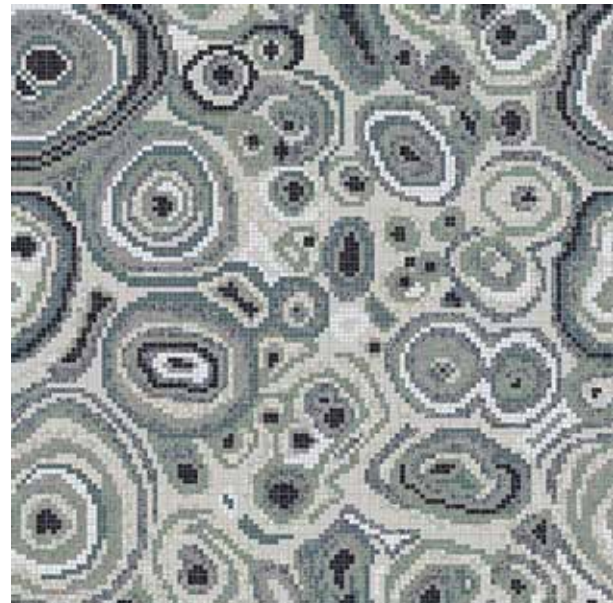

NEW MALACHITE GREY
Fillgel plus 1104 neutro base

- GM 10.32
- GM 10.33
- GM 10.37
- GM 10.77
- GM 10.86
- SM 10.01
- VTC 10.55
- SM 10.35