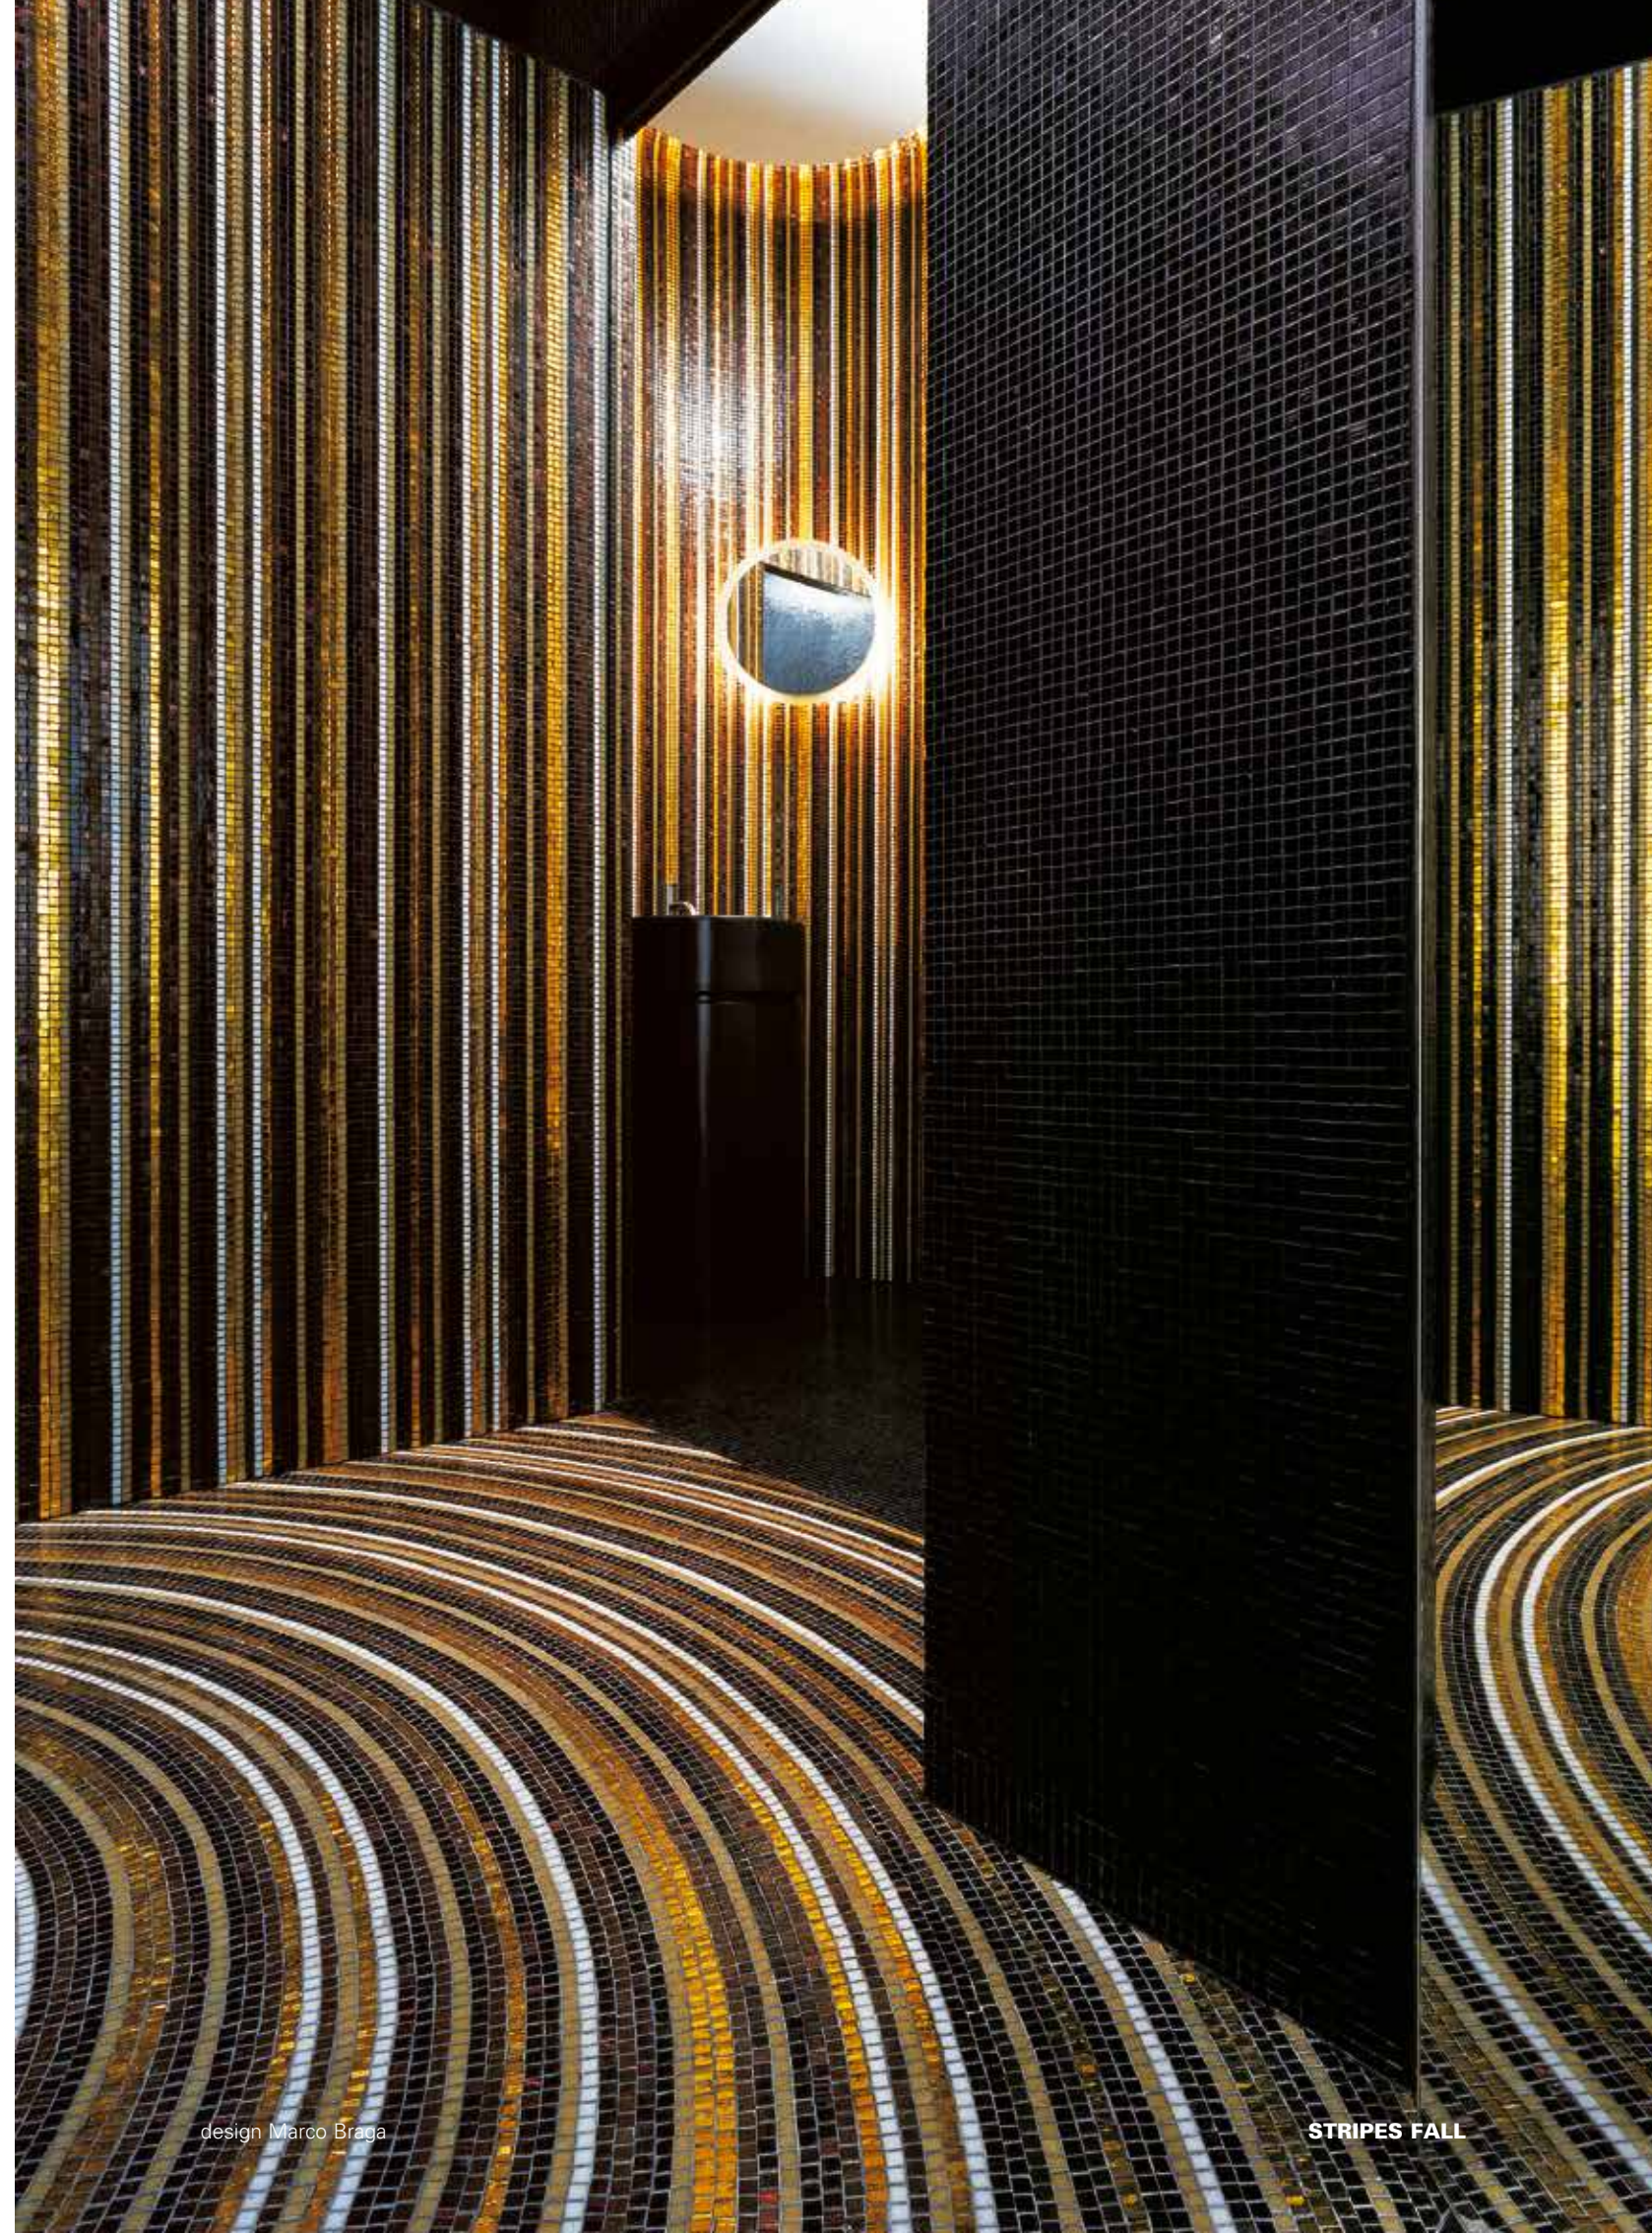

design Marco Braga

STRIPES FALL