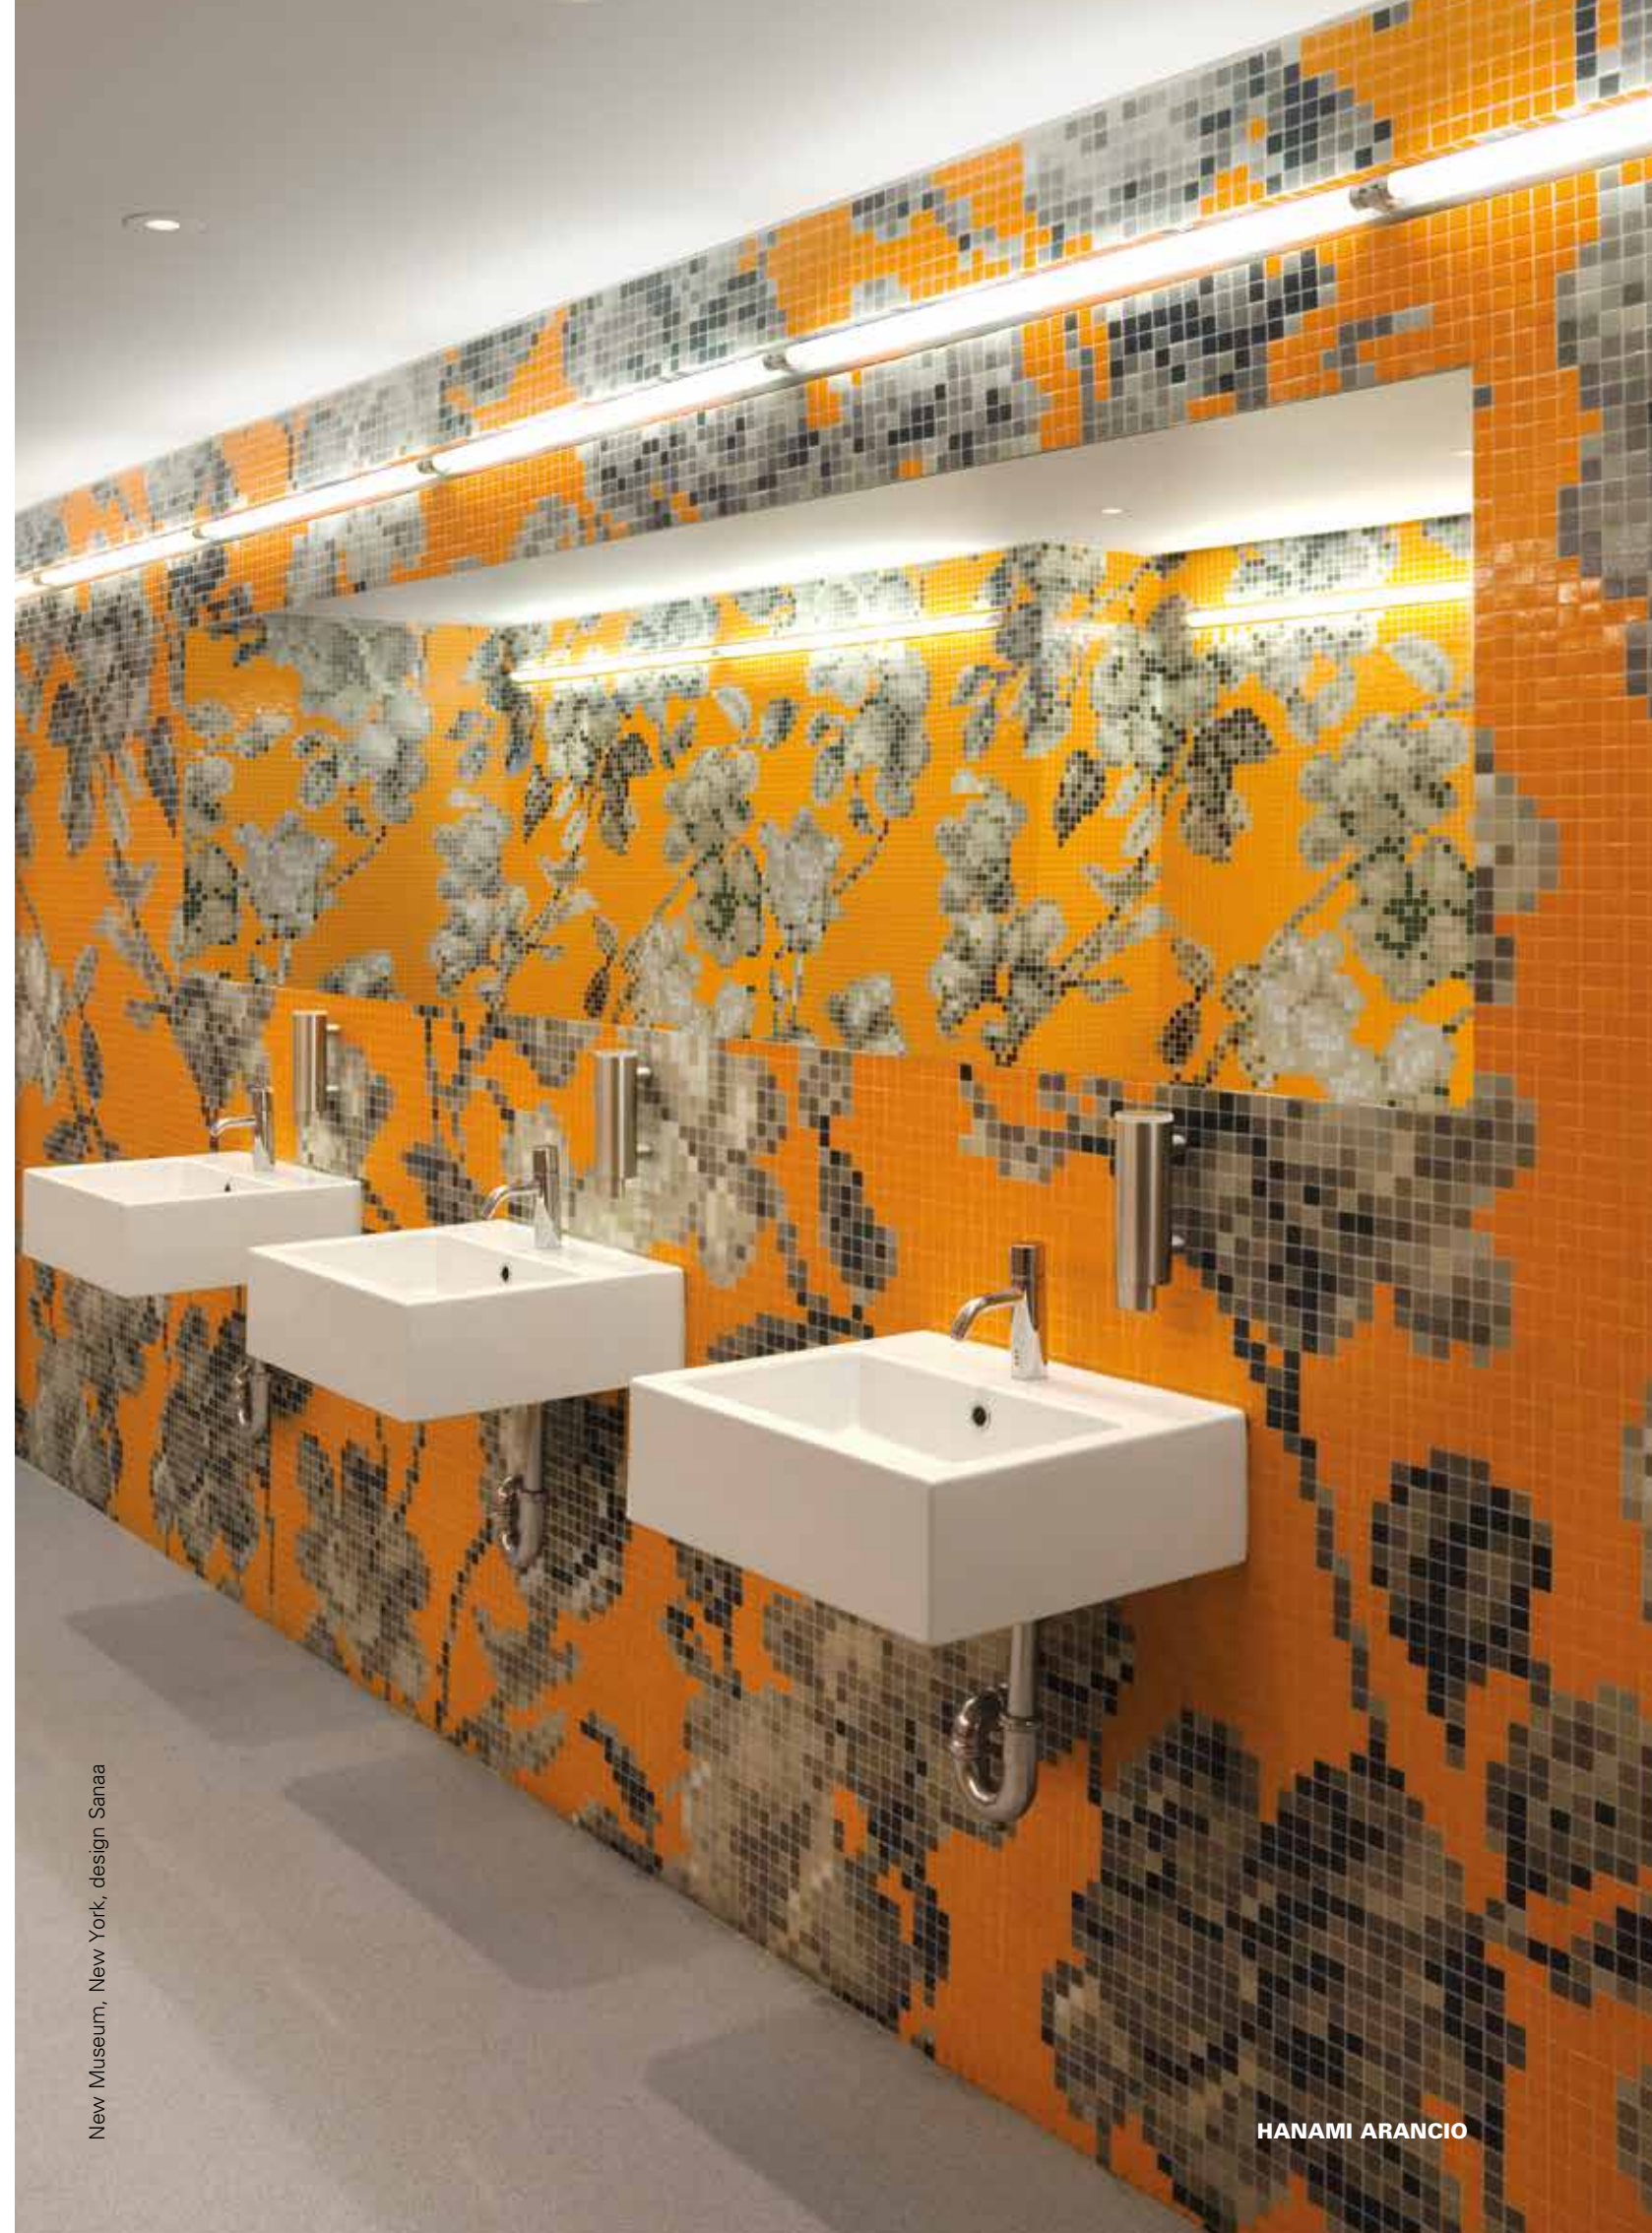

New Museum, New York, design Sanaa

HANAMI ARANCIO