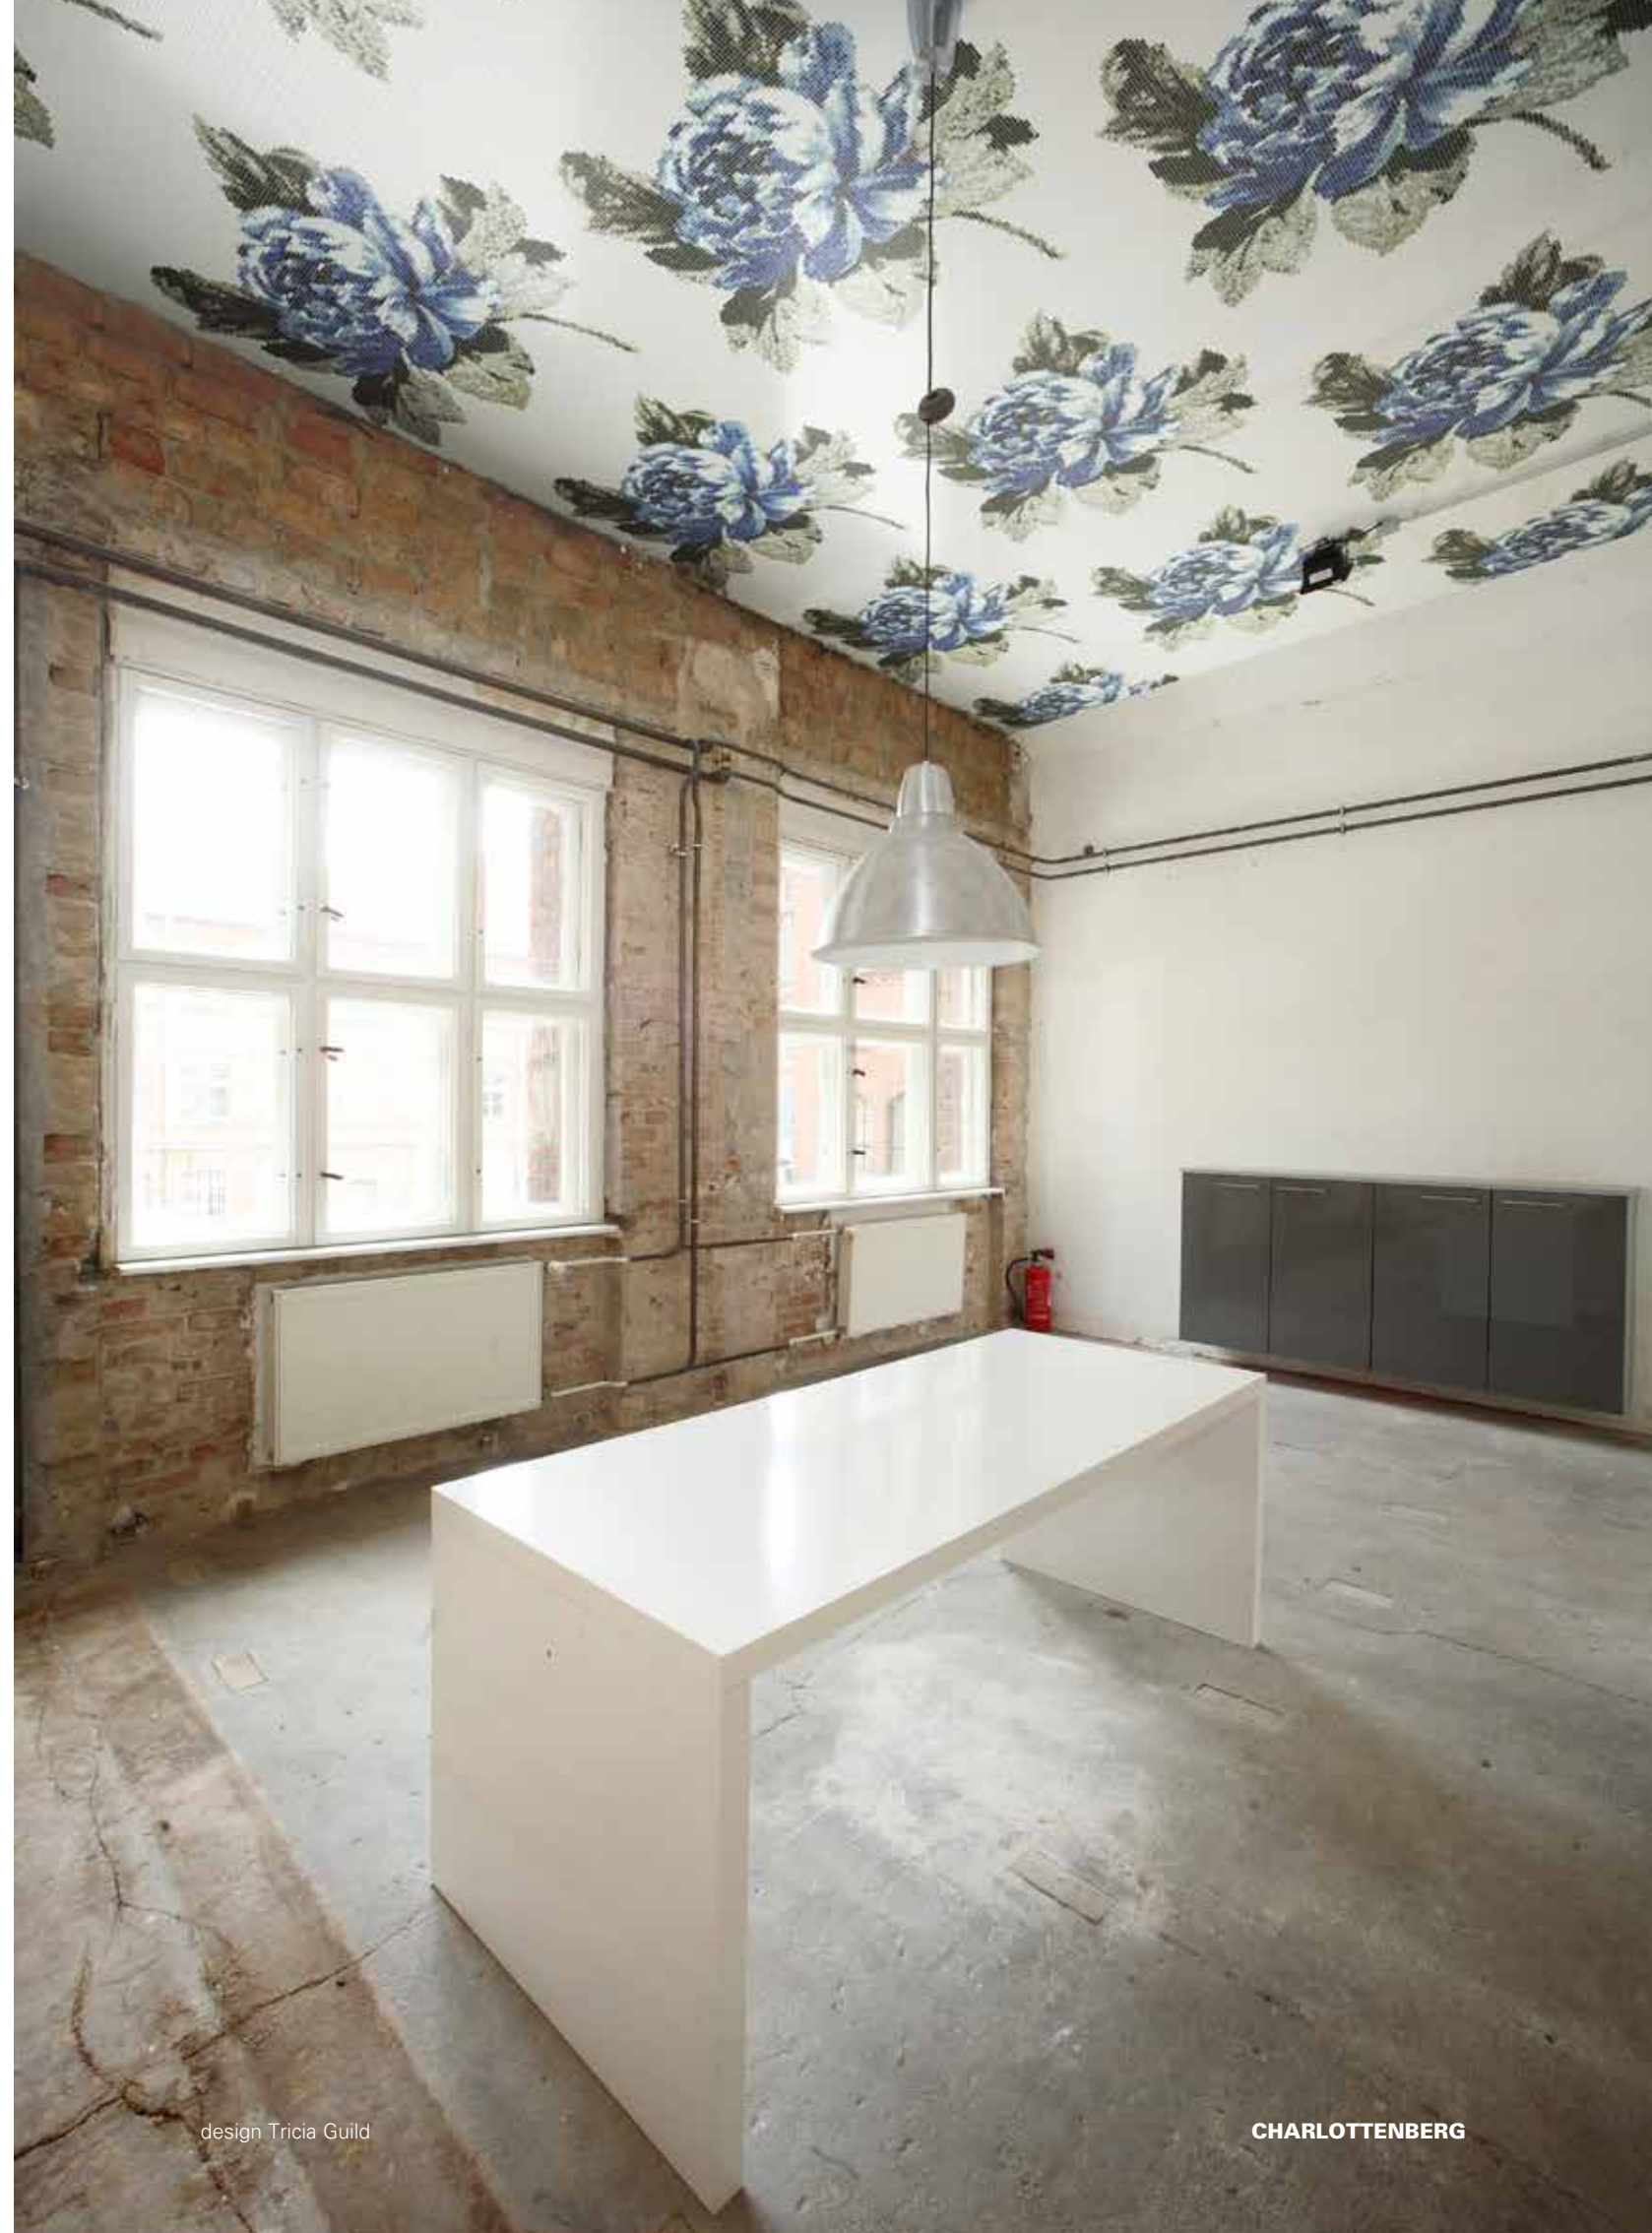

design Tricia Guild

CHARLOTTENBERG